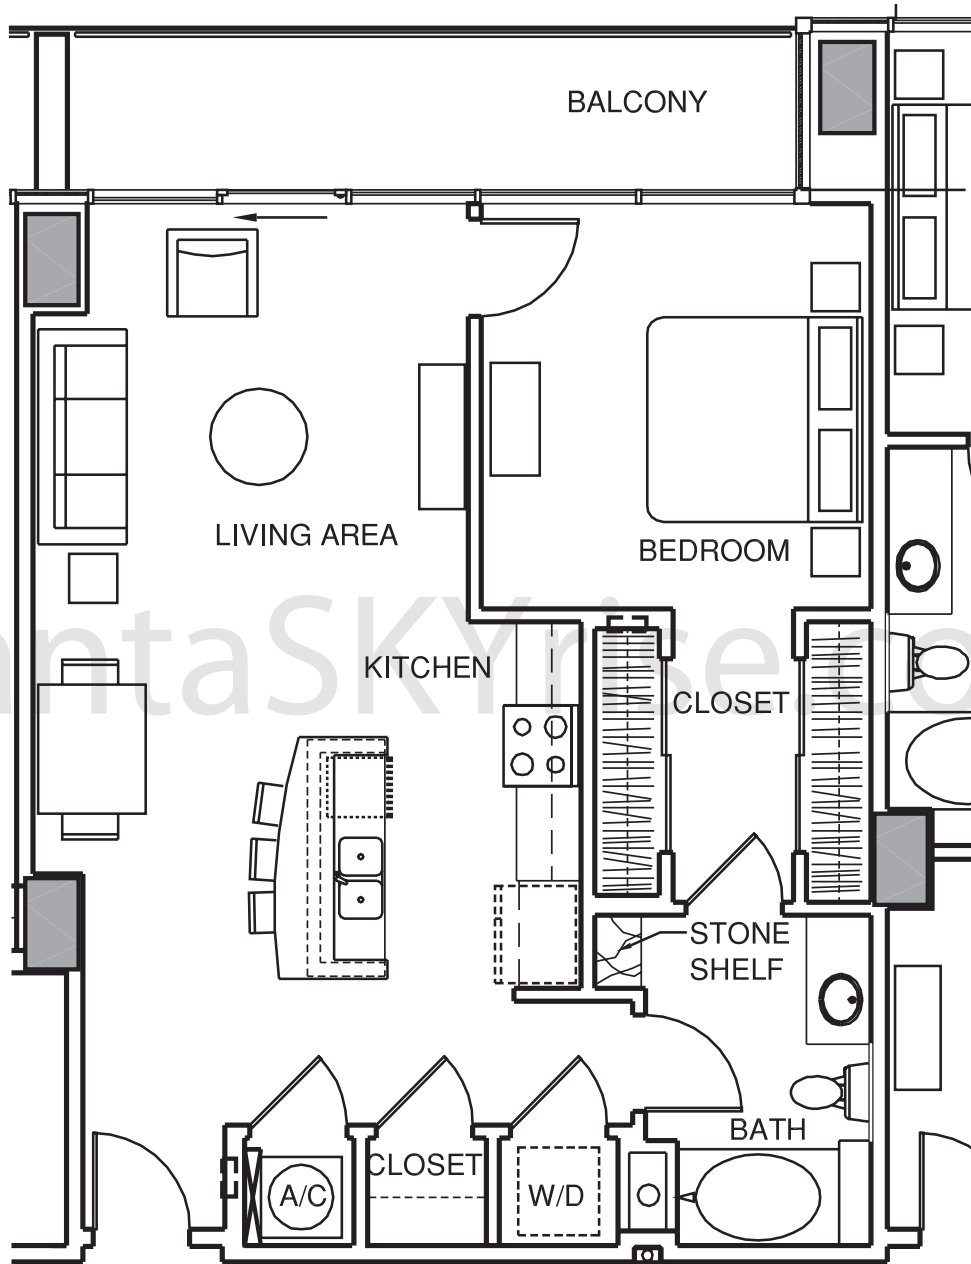

atlanta**SKYrise**<sup>®</sup>  
Atlanta Luxury Condos

ONE BEDROOM / ONE BATHROOM

864 Interior Square Footage  
 116 Balcony/Terrace Square Footage  

---

 980 Total Square Footage

This floorplan is based on current development plans, which are subject to change without notice. The square footage calculations shown are only approximations and no representation is made as to the accuracy of such figures. Square footage figures include interior wall thicknesses and one-half of exterior and other perimeter wall and demising wall thicknesses. The as-built square footage of any unit may vary from the square footage shown, and there shall be no obligation to investigate, recalculate, or revise such square footage figures to reflect actual as-built conditions.