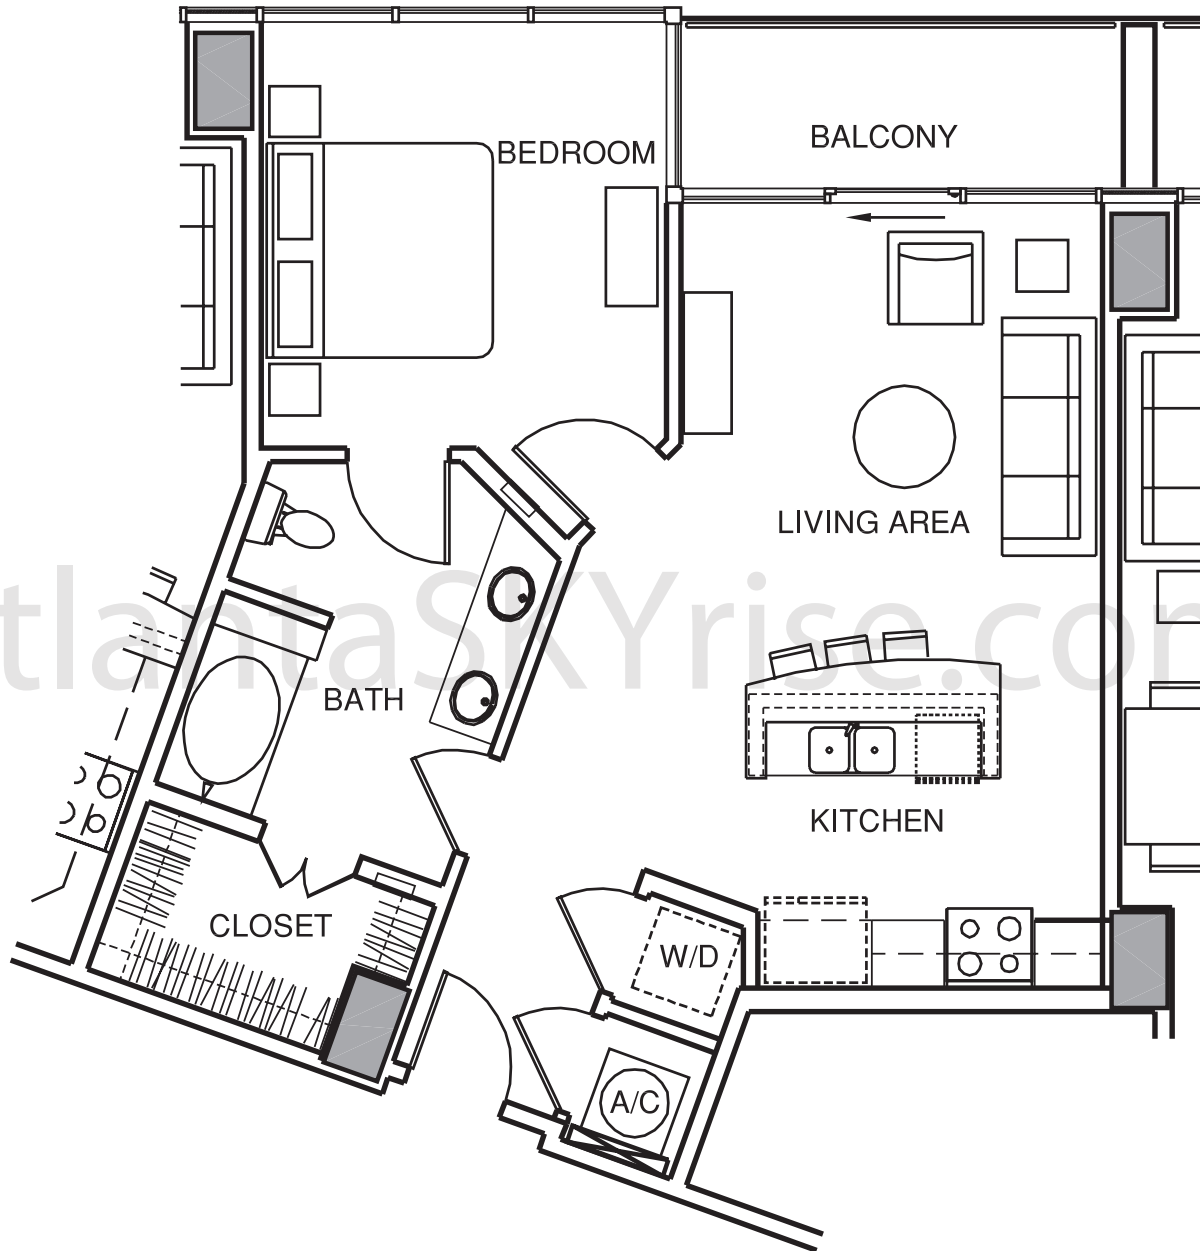

atlanta**SKYrise**<sup>®</sup>  
Atlanta Luxury Condos

ONE BEDROOM / ONE BATHROOM

768	Interior Square Footage
68	Balcony/Terrace Square Footage
836	Total Square Footage

This floorplan is based on current development plans, which are subject to change without notice. The square footage calculations shown are only approximations and no representation is made as to the accuracy of such figures. Square footage figures include interior wall thicknesses and one-half of exterior and other perimeter wall and demising wall thicknesses. The as-built square footage of any unit may vary from the square footage shown, and there shall be no obligation to investigate, recalculate, or revise such square footage figures to reflect actual as-built conditions.