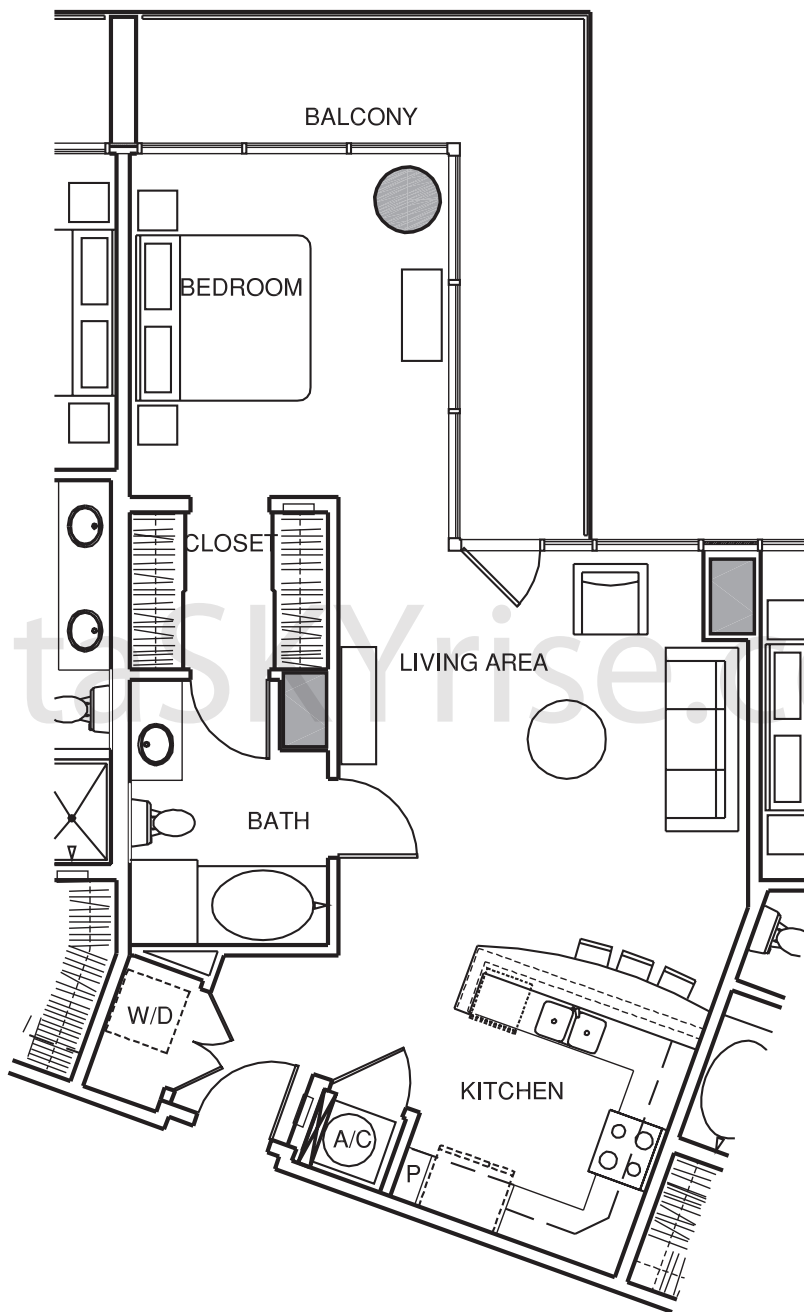

atlanta**SKYrise**[®]
Atlanta Luxury Condos

ONE BEDROOM / ONE BATHROOM

789 Interior Square Footage
164 Balcony/Terrace Square Footage

953 Total Square Footage