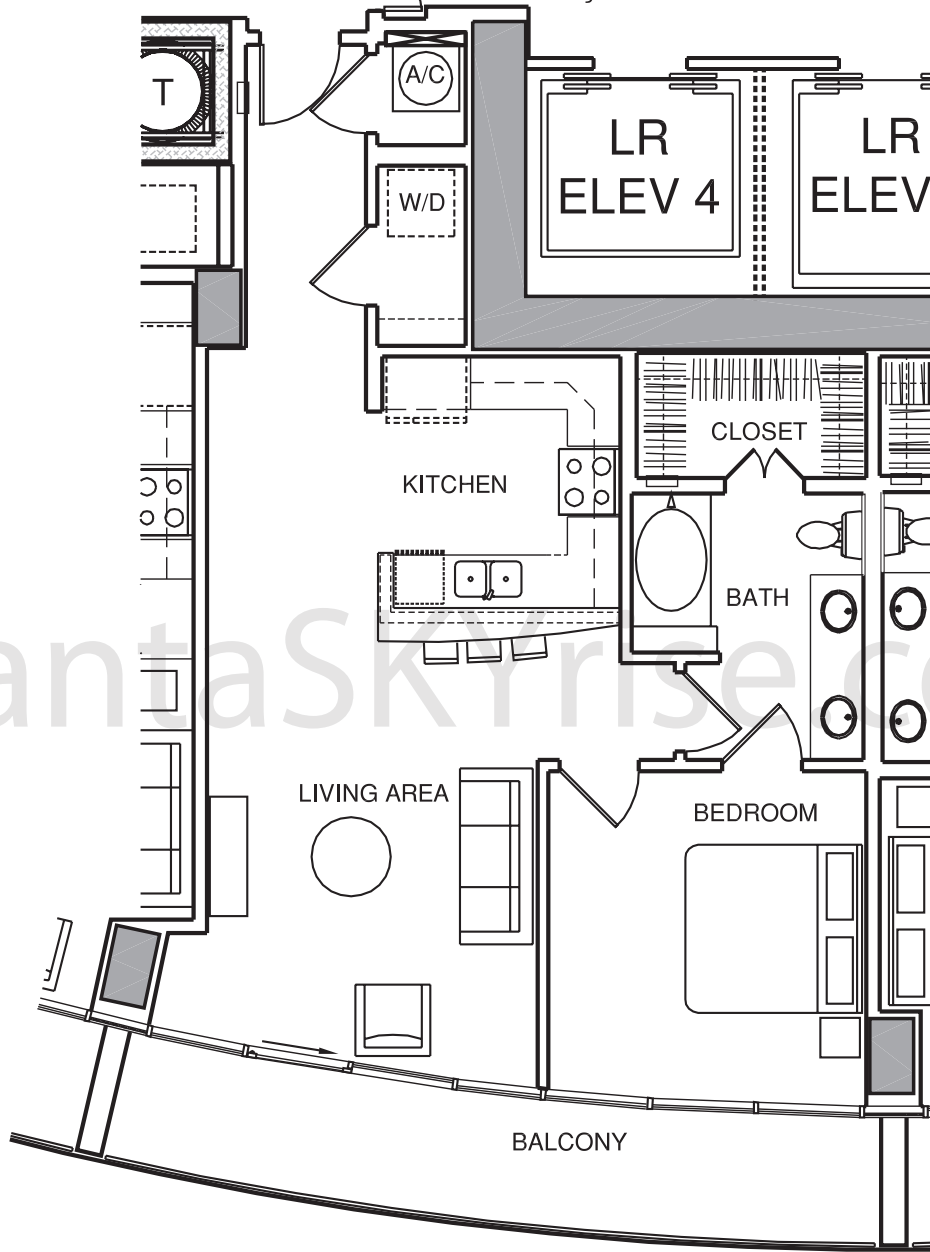

atlanta**SKYrise**[®]
Atlanta Luxury Condos

atlantaSKYrise.com

ONE BEDROOM / ONE BATHROOM

867	Interior Square Footage
151	Balcony/Terrace Square Footage
1018	Total Square Footage

This floorplan is based on current development plans, which are subject to change without notice. The square footage calculations shown are only approximations and no representation is made as to the accuracy of such figures. Square footage figures include interior wall thicknesses and one-half of exterior and other perimeter wall and demising wall thicknesses. The as-built square footage of any unit may vary from the square footage shown, and there shall be no obligation to investigate, recalculate, or revise such square footage figures to reflect actual as-built conditions.