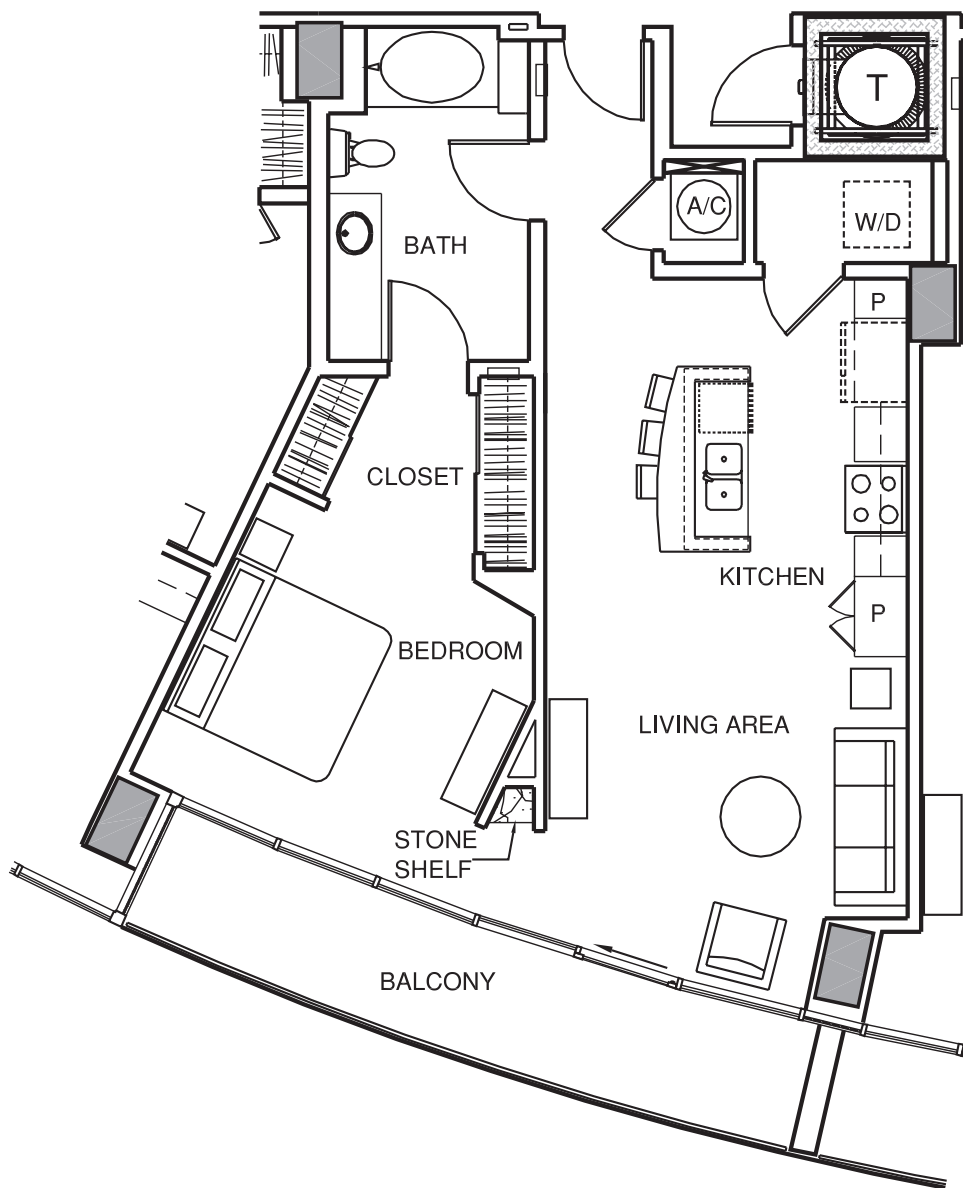

atlanta**SKYrise**[®]
Atlanta Luxury Condos

ONE BEDROOM / ONE BATHROOM

818 Interior Square Footage
 133 Balcony/Terrace Square Footage

 951 Total Square Footage

This floorplan is based on current development plans, which are subject to change without notice. The square footage calculations shown are only approximations and no representation is made as to the accuracy of such figures. Square footage figures include interior wall thicknesses and one-half of exterior and other perimeter wall and demising wall thicknesses. The as-built square footage of any unit may vary from the square footage shown, and there shall be no obligation to investigate, recalculate, or revise such square footage figures to reflect actual as-built conditions.