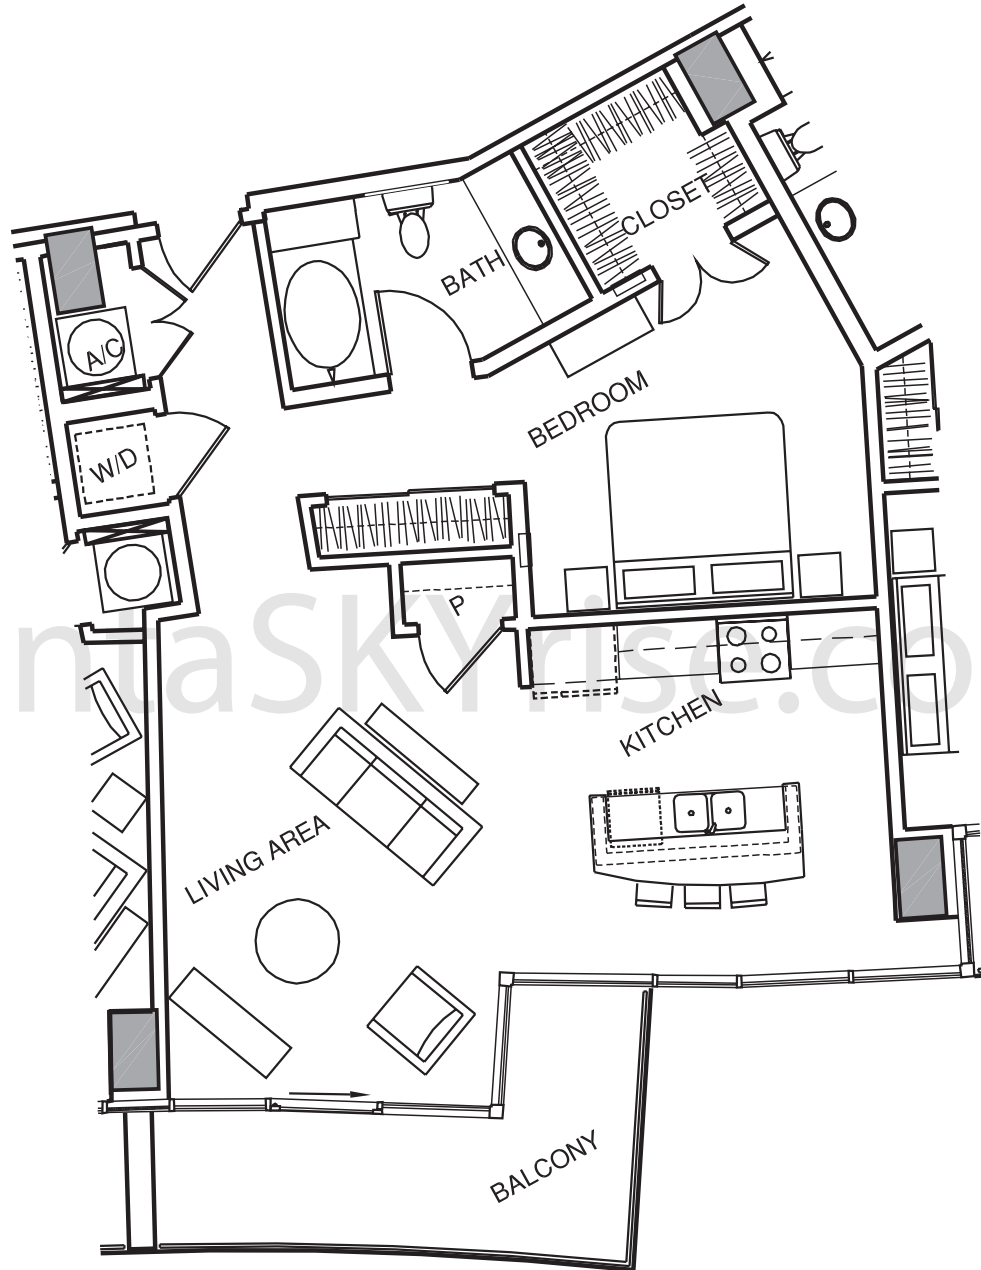

atlanta**SKYrise**[®]
Atlanta Luxury Condos

ONE BEDROOM / ONE BATHROOM

872 Interior Square Footage
 113 Balcony/Terrace Square Footage

 985 Total Square Footage

This floorplan is based on current development plans, which are subject to change without notice. The square footage calculations shown are only approximations and no representation is made as to the accuracy of such figures. Square footage figures include interior wall thicknesses and one-half of exterior and other perimeter wall and demising wall thicknesses. The as-built square footage of any unit may vary from the square footage shown, and there shall be no obligation to investigate, recalculate, or revise such square footage figures to reflect actual as-built conditions.